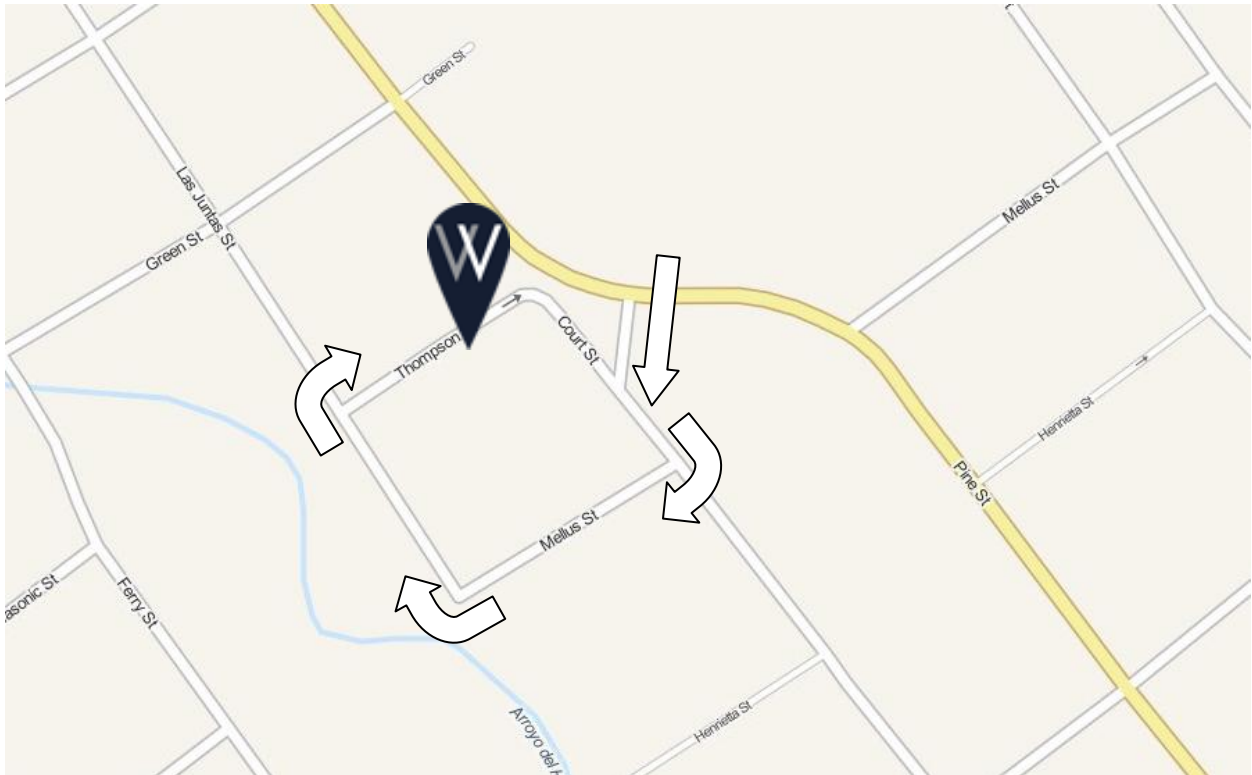

# **W** *Deborah M. Wilhelmus*

1000 COURT STREET · MARTINEZ, CALIFORNIA 94553

925.228.1800

ENTER ON THOMPSON STREET TO ACCESS THE PARKING LOT.